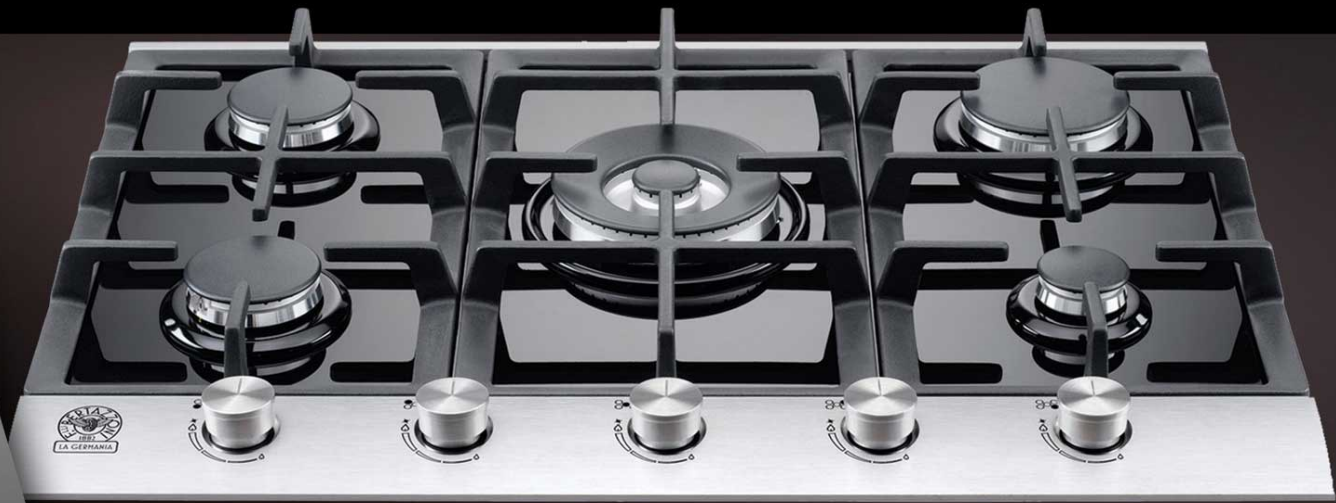

Haier

DeLonghi

KENWOOD

BRAUN

smeg
technology with style

Arda

LA GERMANIA
THE KITCHEN GENIUS

P905CLAGX